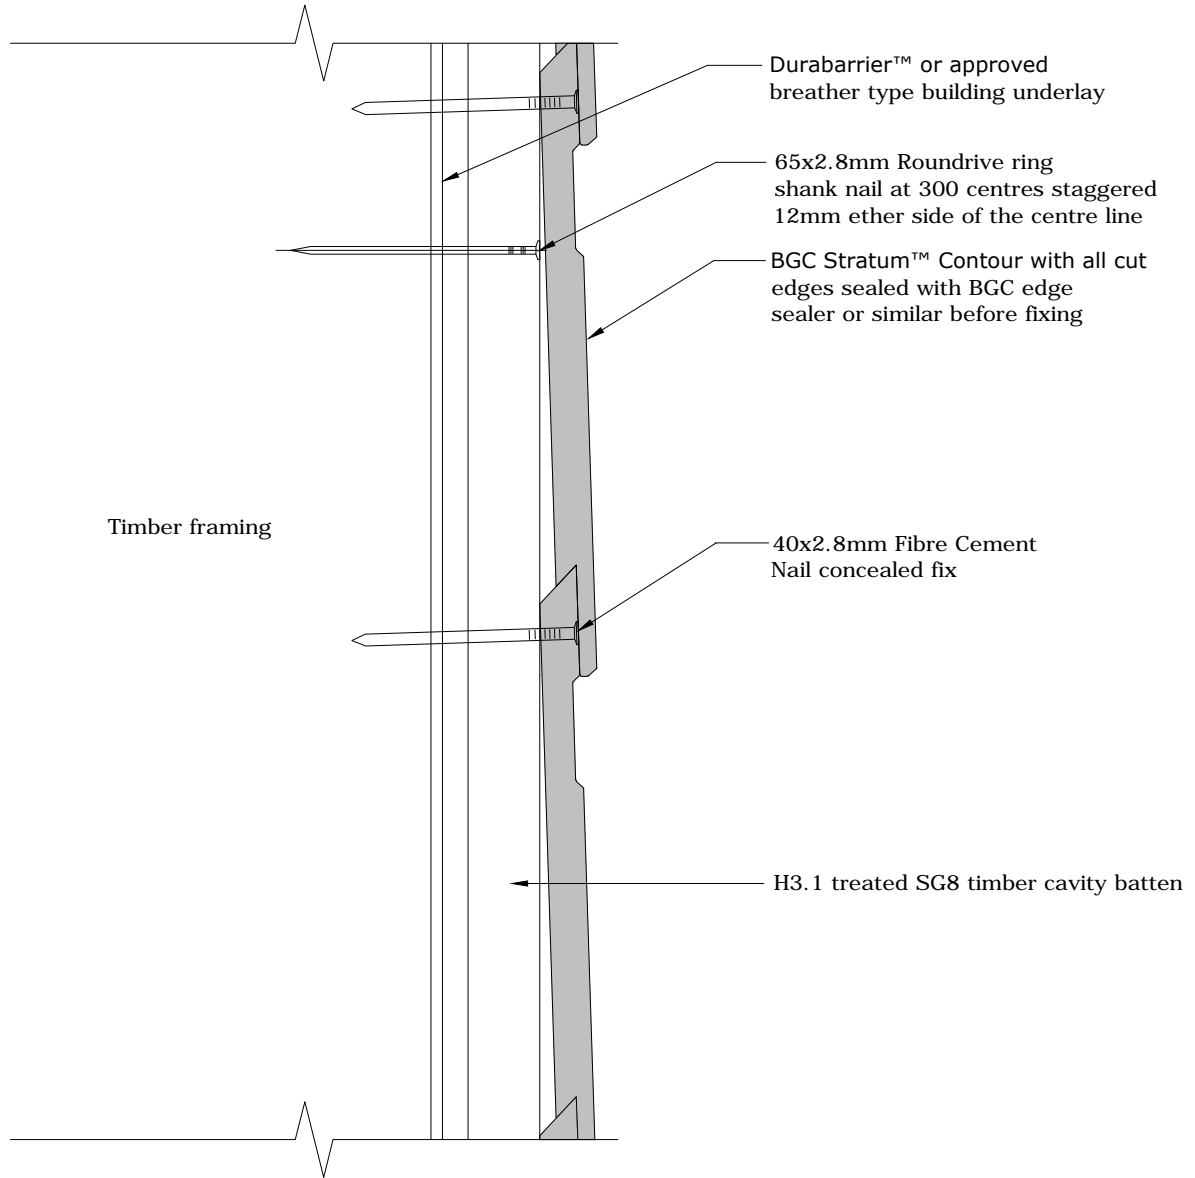

Fibre Cement

Cavity Batten Note:
 Refer to cavity batten layout for batten sizes, types, spacing's & fixings.

PROFILE **BGC Stratum™ Contour**
 DETAIL **Horizontal Joint Cavity Construction**

DATE Feb 2014
 SCALE 1:2 @ A4
 DETAIL NO. **STC-06**