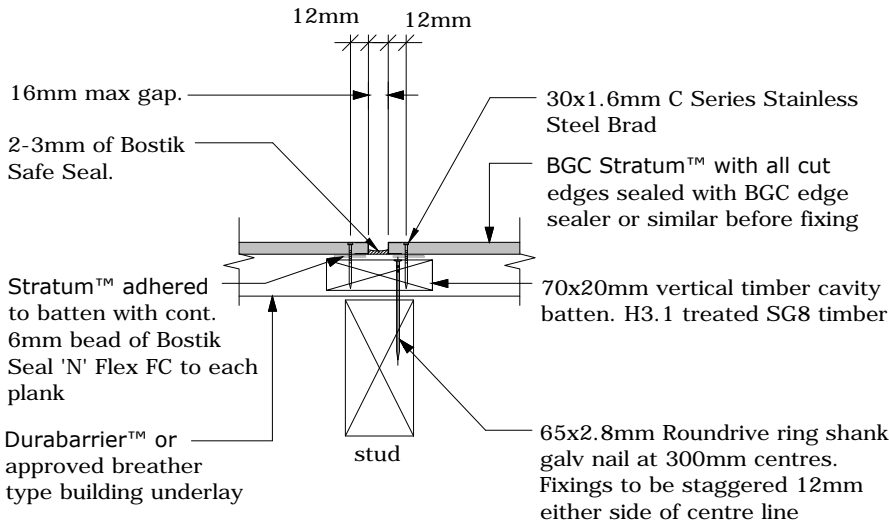

Fibre Cement

Cavity Batten Note:
Refer to cavity batten layout for batten sizes, types, spacing's & fixings

Cladding fixing note:
Refer to cladding fixing layout for all fixing types & spacing's

PROFILE **BGC Stratum™ and Stratum™ Duo**
DETAIL **Alternative Express Vertical Joint Cavity Construction**

DATE Jan 2014
SCALE 1:5 @ A4
DETAIL NO. **ST-05**