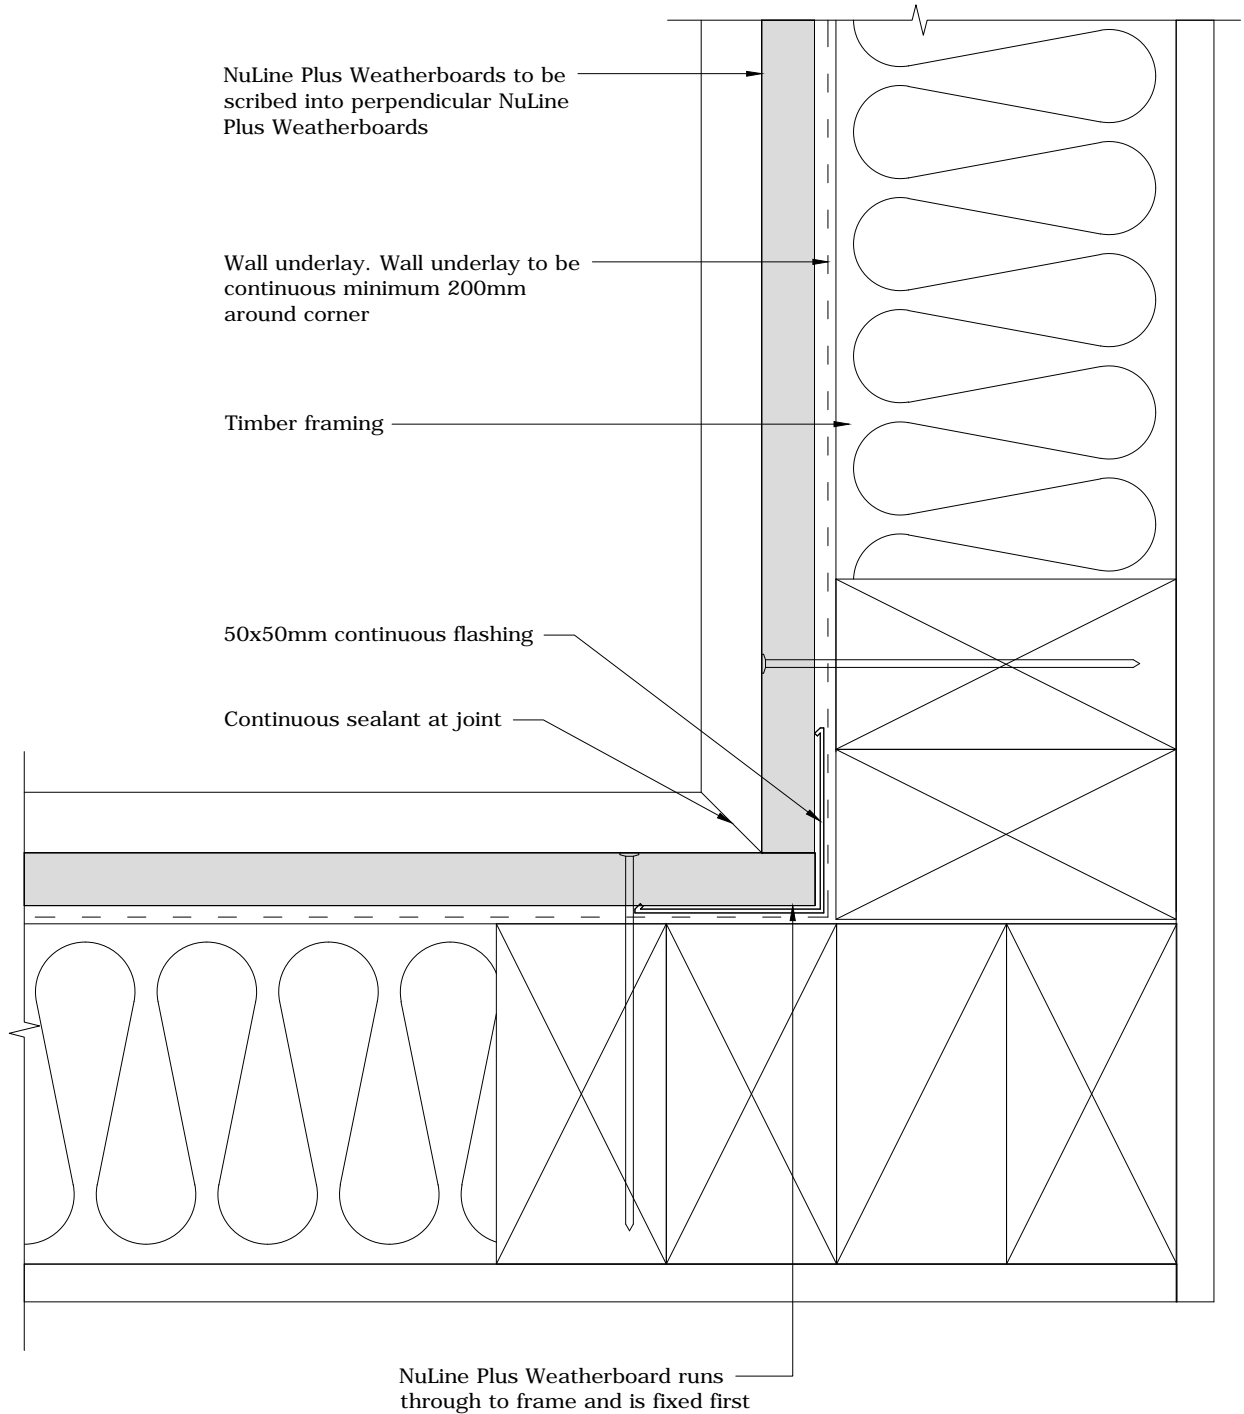

BGC

Fibre Cement

PROFILE **BGC NuLine™ Plus Weatherboards**

DATE Feb 2016

DETAIL **Internal Corner Detail
Direct Fixed**

SCALE 1:2 @ A4

DETAIL NO. **NU-11D**