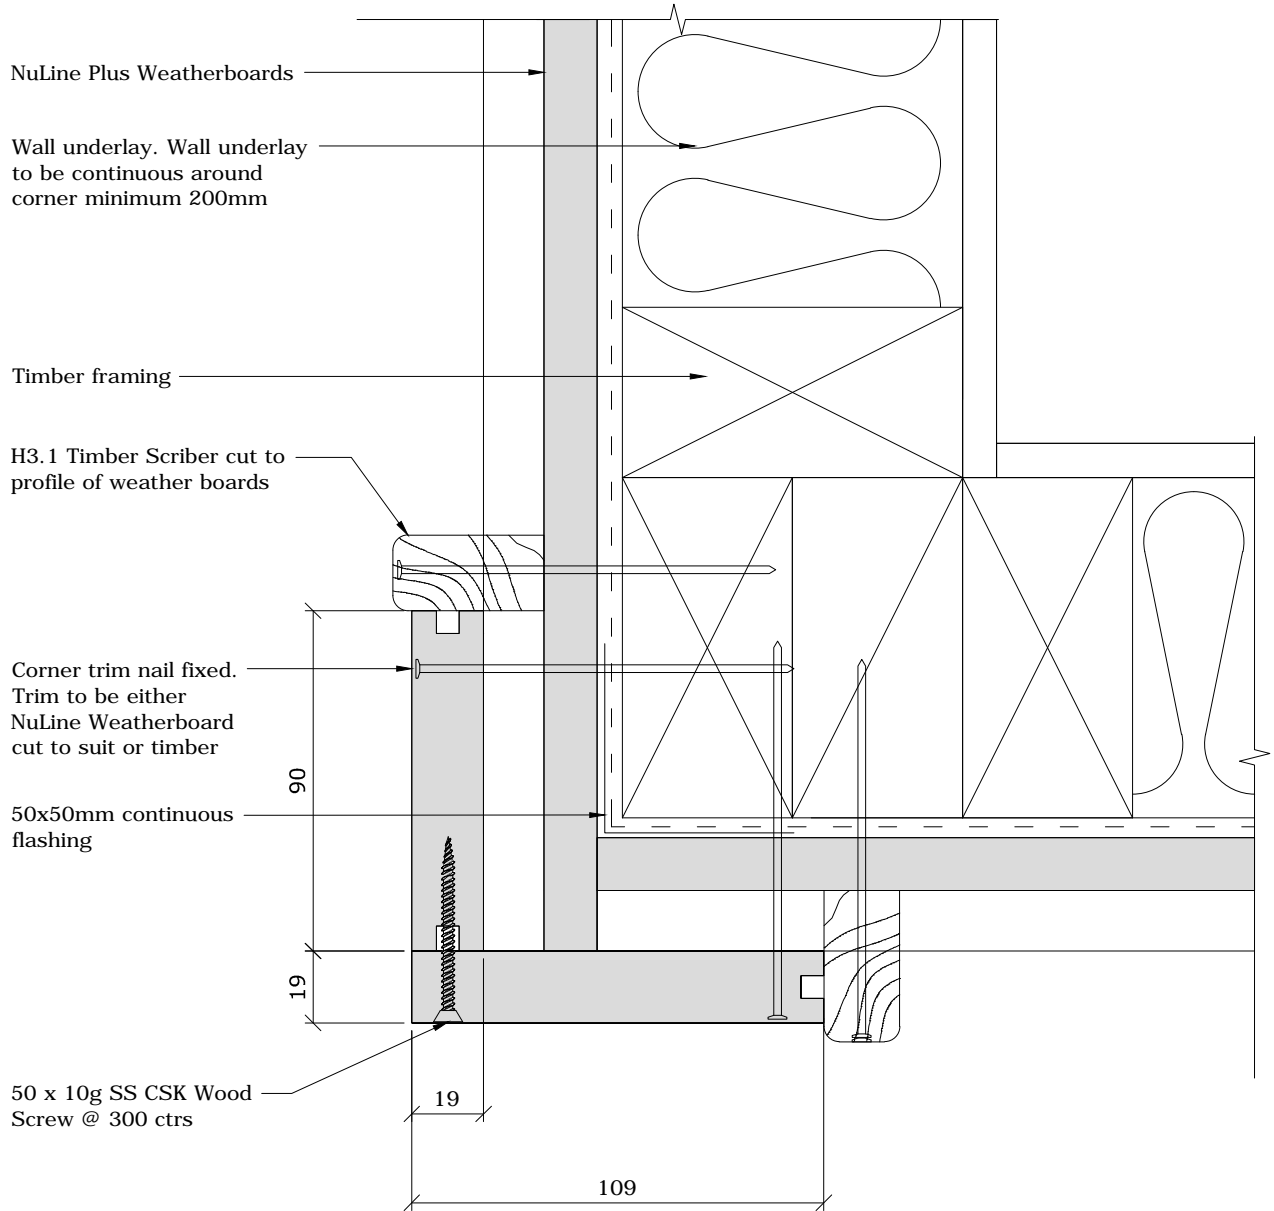

BGC

Fibre Cement

PROFILE **BGC NuLine™ Plus Weatherboards**

DATE Feb 2016

DETAIL **External Boxed Corner
Direct Fixed**

SCALE 1:2 @ A4

DETAIL NO. **NU-05D**