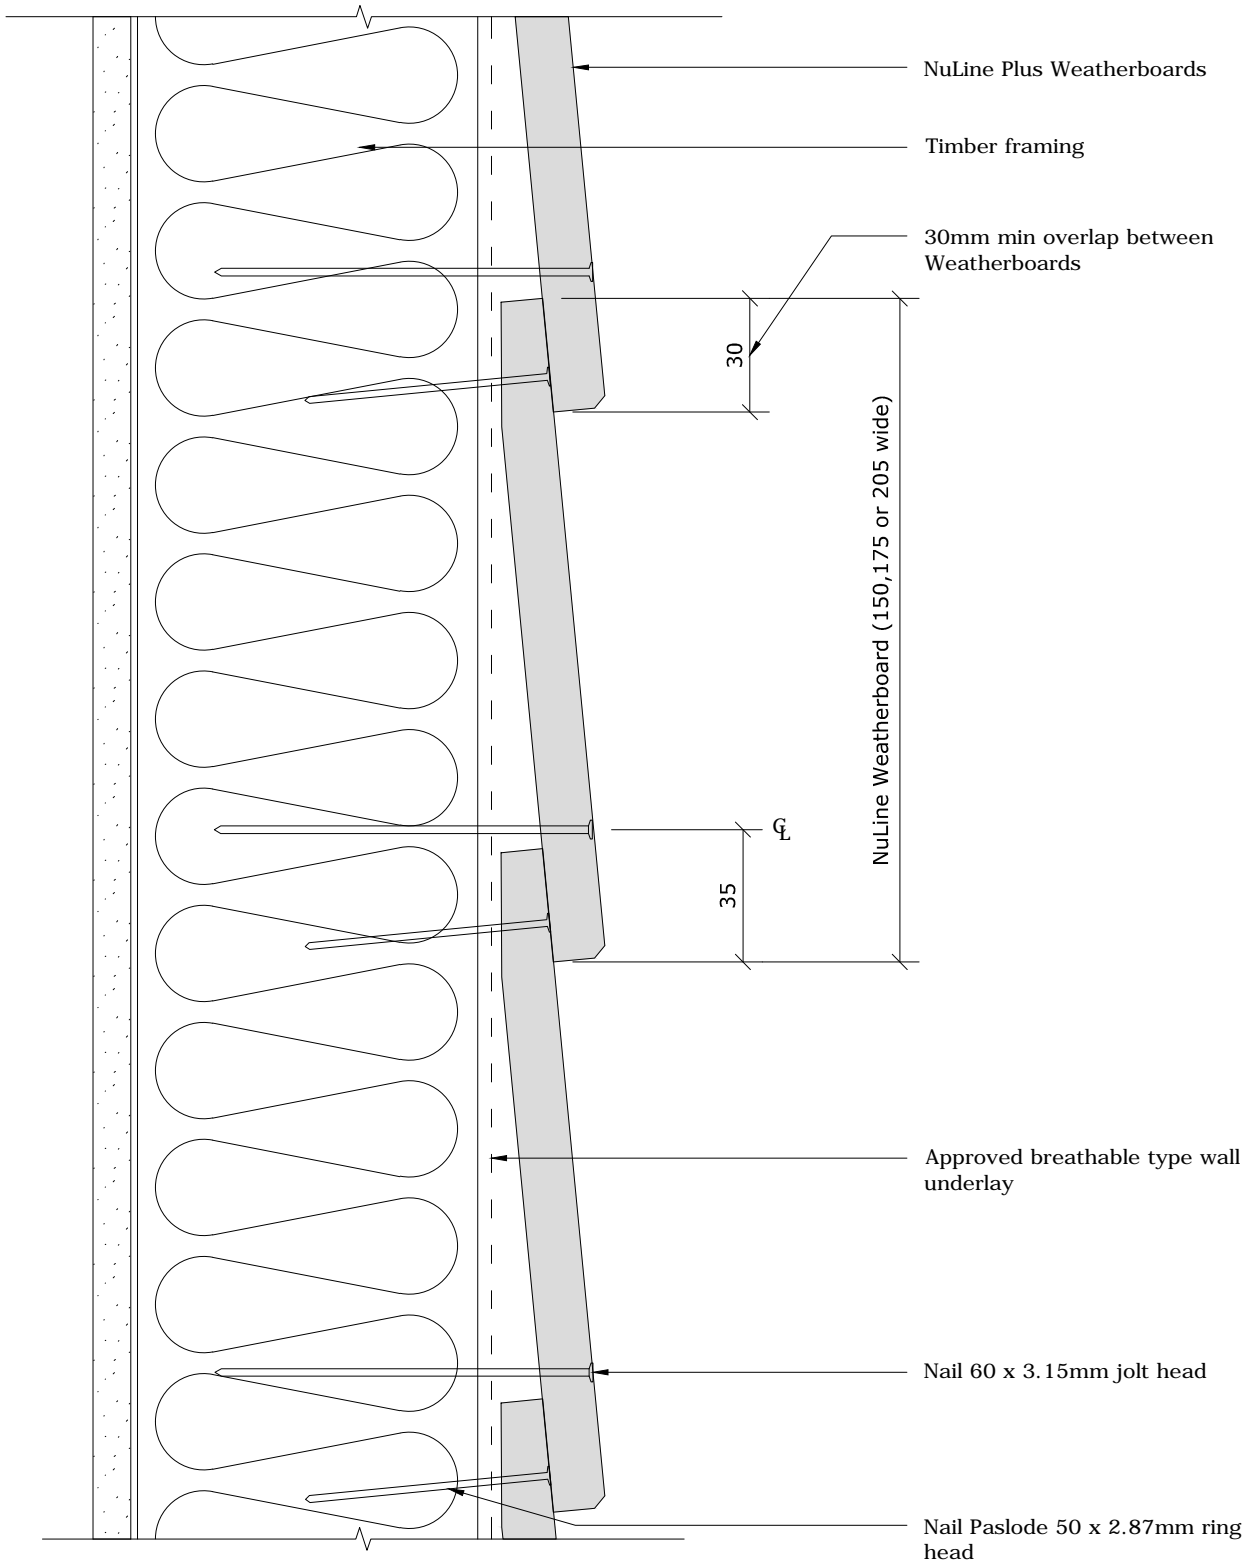

BGC

Fibre Cement

PROFILE BGC NuLine™ Plus Weatherboards

DATE Feb 2016

DETAIL Exposed Nail Fix
Direct Fixed

SCALE 1:2 @ A4

DETAIL NO. NU-04D