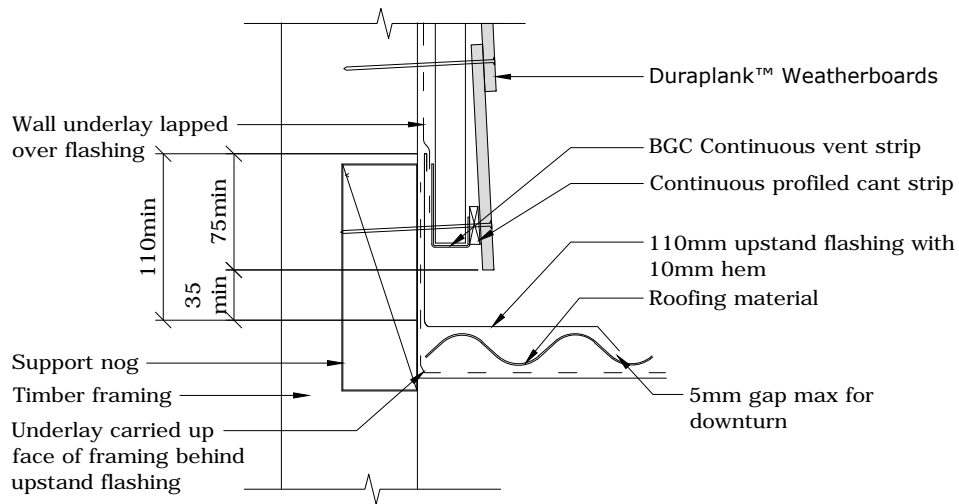

BGC

Fibre Cement

PROFILE **BGC Duraplank™ Weatherboards**

DATE **May 2017**

DETAIL **Parallel Apron Flashing Detail
Cavity Construction**

SCALE **1:5 @ A4**

DETAIL NO. **DU-23**