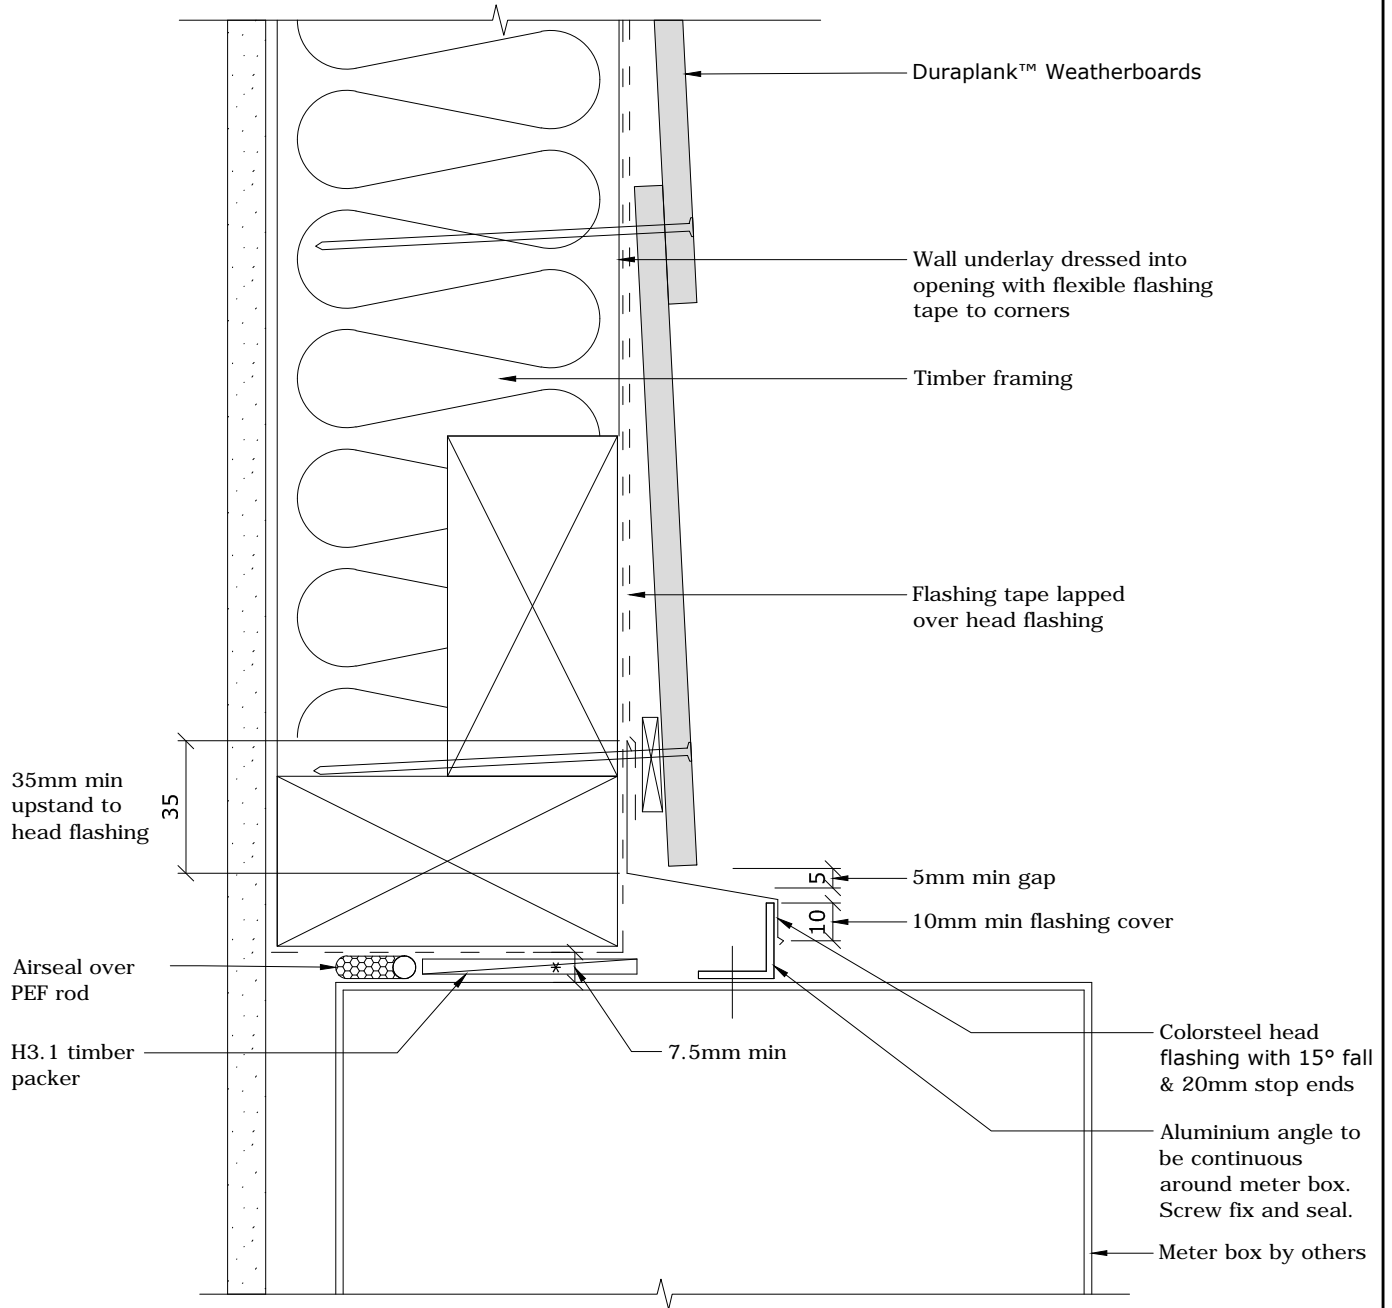

BGC

Fibre Cement

PROFILE BGC Duraplank™ Weatherboards

DATE May 2017

DETAIL Meter Box Head
Direct Fixed

SCALE 1:2 @ A4

DETAIL NO. DU-13D