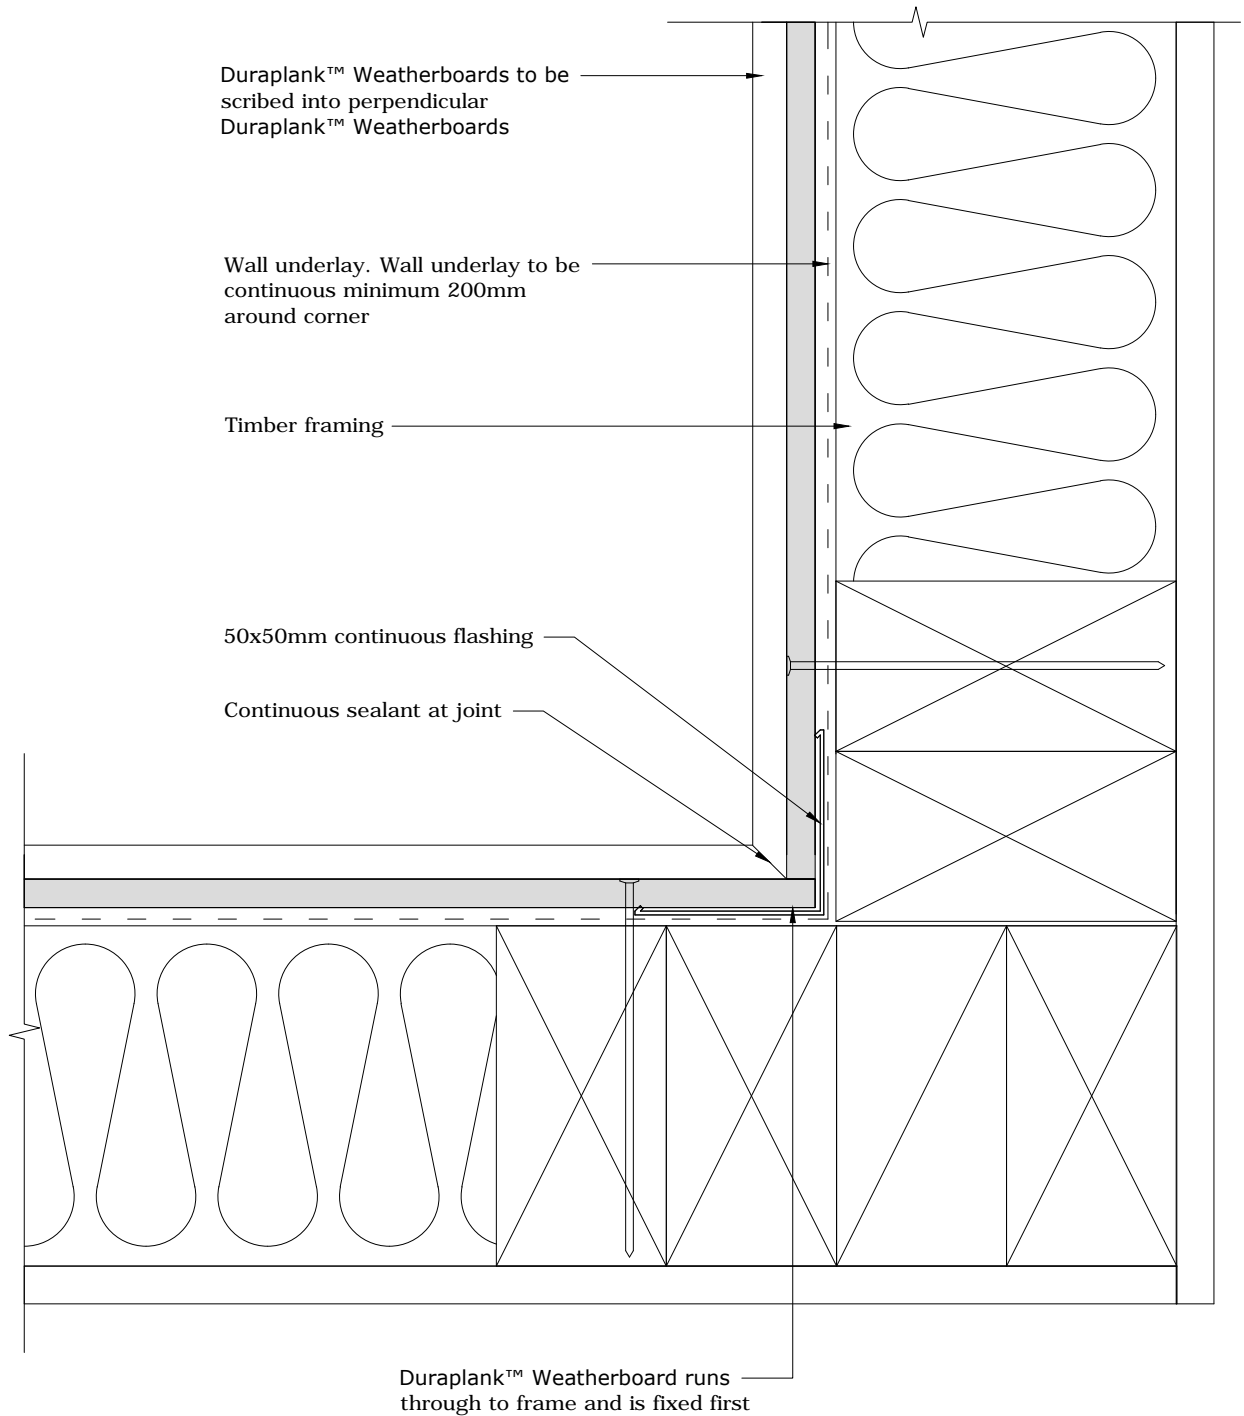

BGC

Fibre Cement

PROFILE **BGC Duraplank™ Weatherboards**

DATE **May 2017**

DETAIL **Internal Corner Detail
Direct Fixed**

SCALE **1:2 @ A4**

DETAIL NO. **DU-11D**