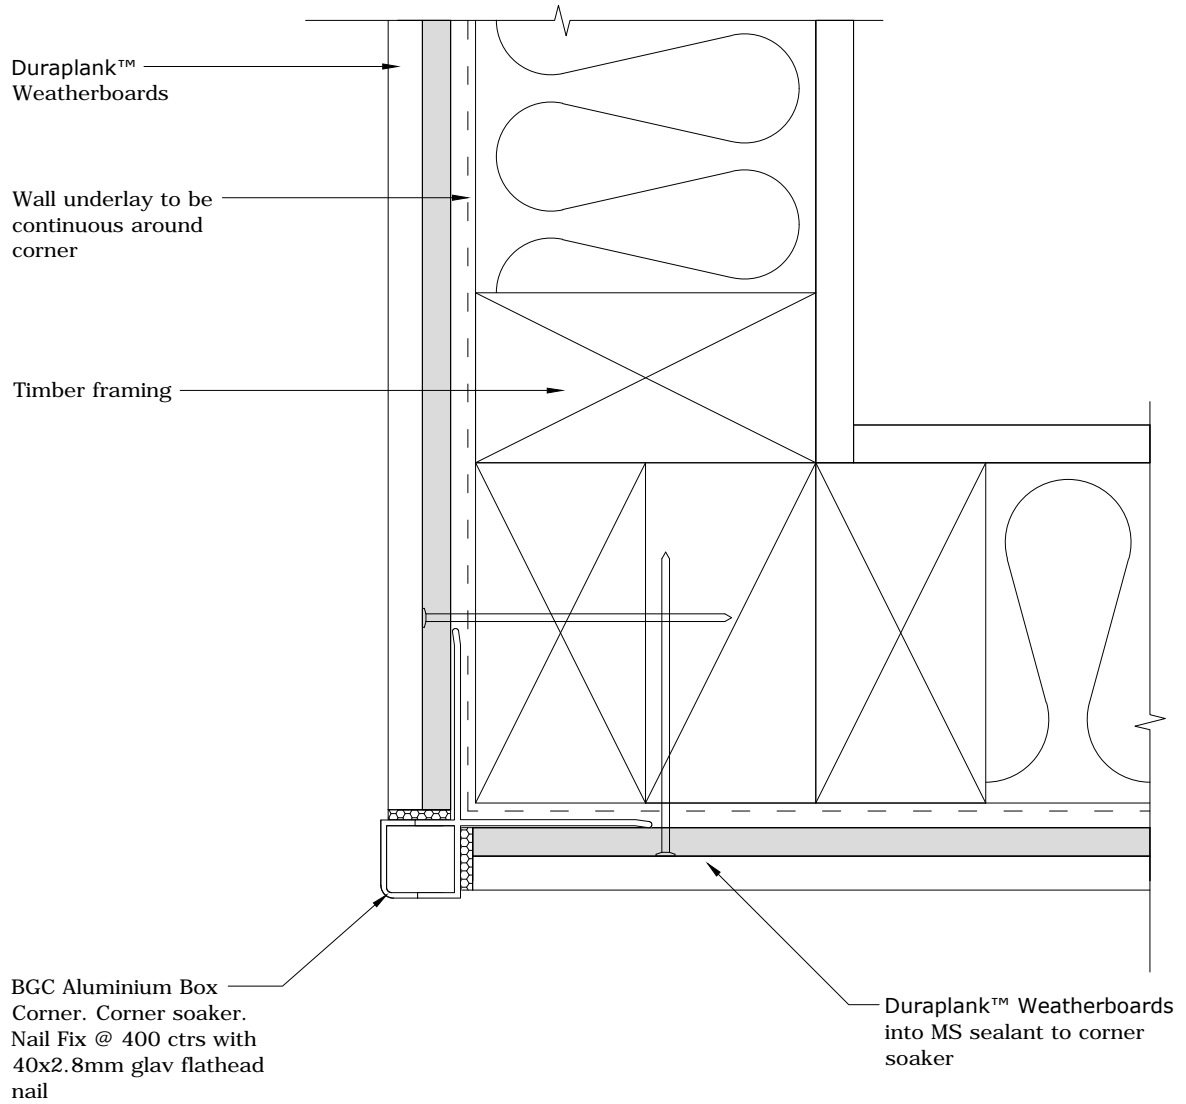

BGC

Fibre Cement

PROFILE **BGC Duraplank™ Weatherboards**

DETAIL **External Corner Detail with BGC Profile Direct Fixed**

DATE **May 2017**

SCALE **1:2 @ A4**

DETAIL NO. **DU-10D**