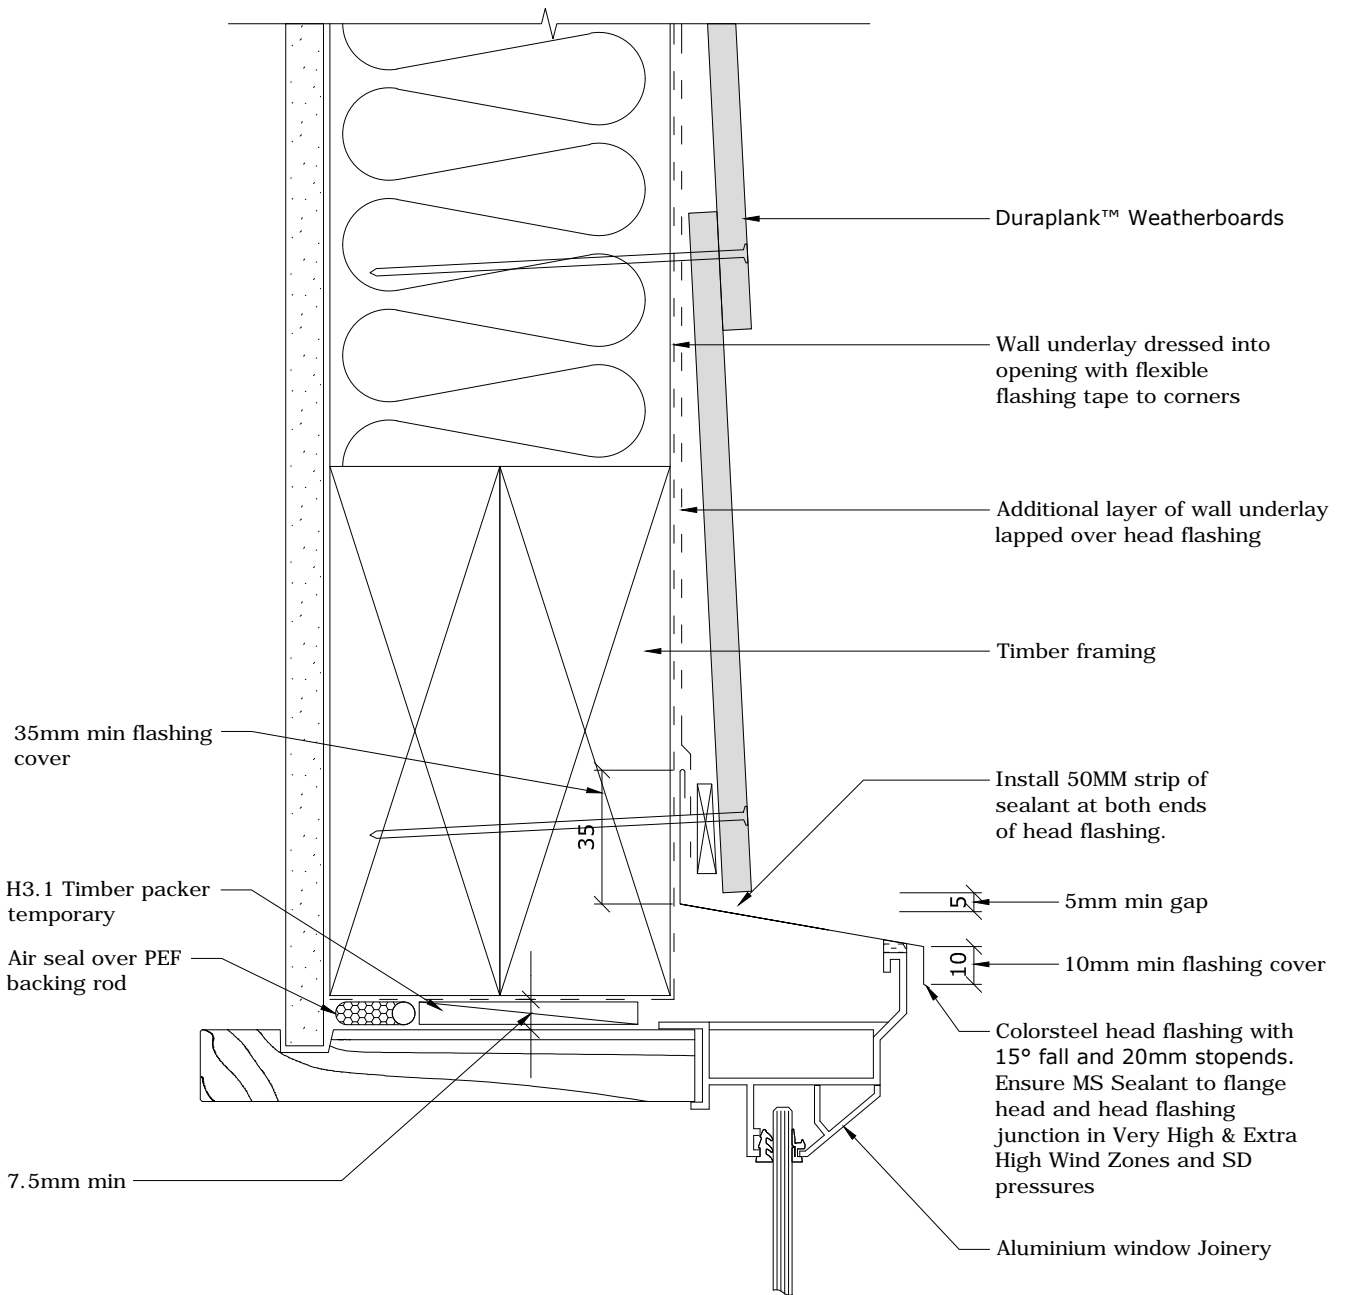

BGC

Fibre Cement

PROFILE BGC Duraplank™ Weatherboards

DATE May 2017

DETAIL Window Head Direct Fixed

SCALE 1:2 @ A4

DETAIL NO. DU-07D