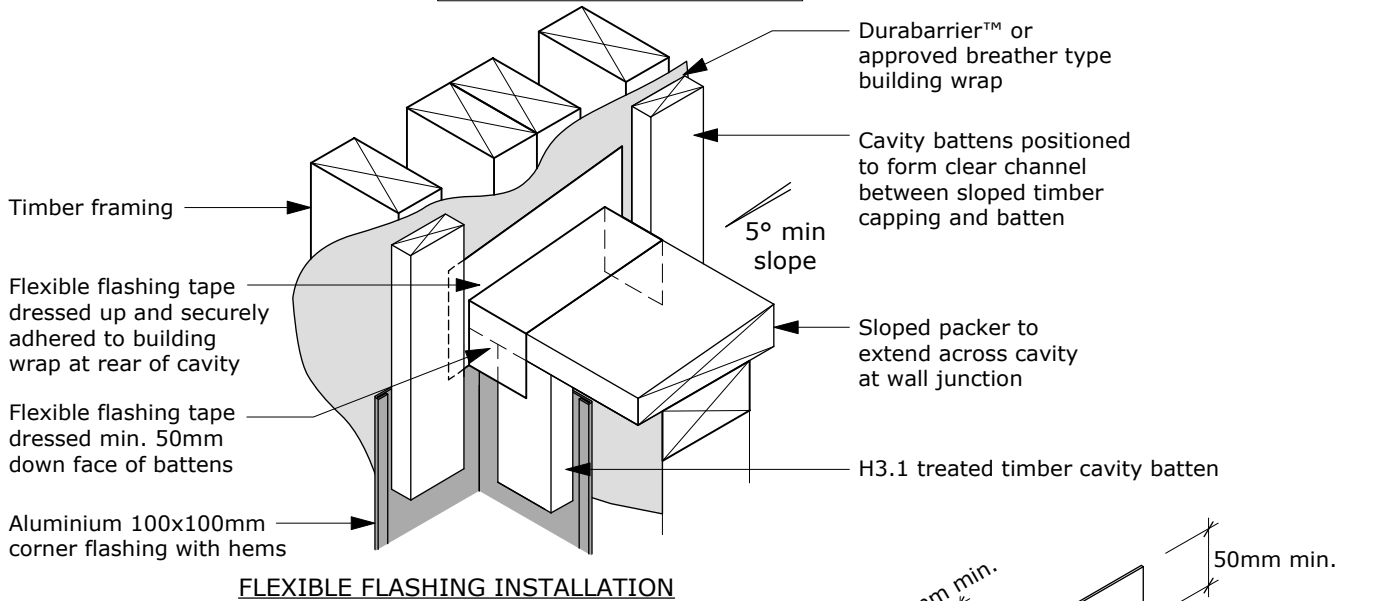

BGC

Fibre Cement

Cavity Batten Note:

Refer to cavity batten layout for batten sizes, types, spacings & fixings.

PROFILE **BGC Duragrid™**

DATE Nov 2011

DETAIL **Balustrade to Wall Junction**

SCALE NTS

DETAIL NO. **D 24**