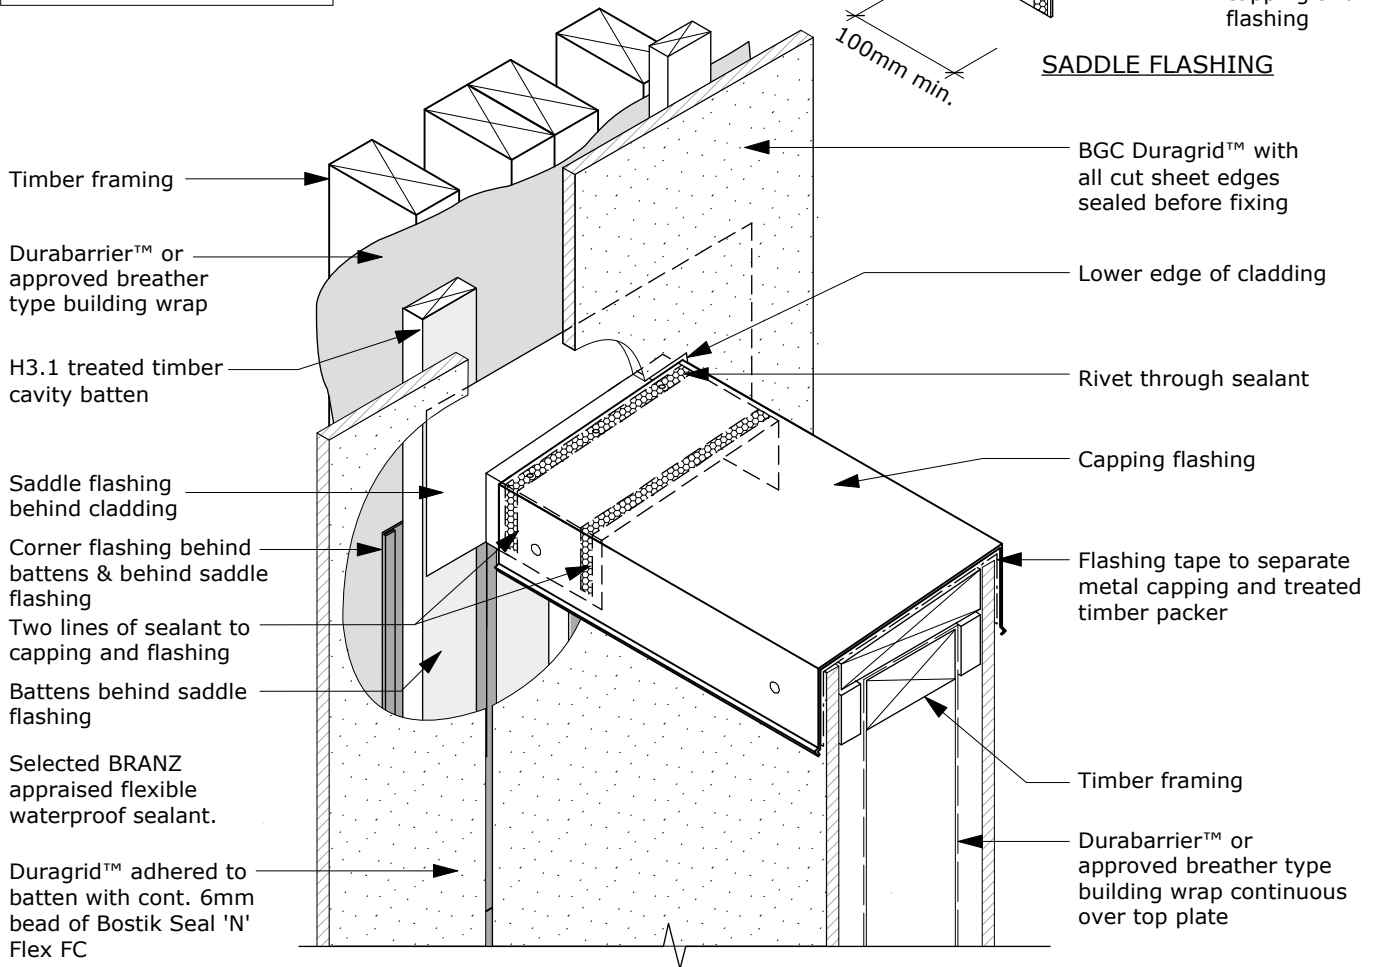

BGC

Fibre Cement

Cavity Batten Note:

Refer to cavity batten layout for batten sizes, types, spacings & fixings.

PROFILE **BGC Duragrid™**

DATE Nov 2011

DETAIL **Balustrade to Wall Junction**

SCALE NTS

DETAIL NO. **D 24**