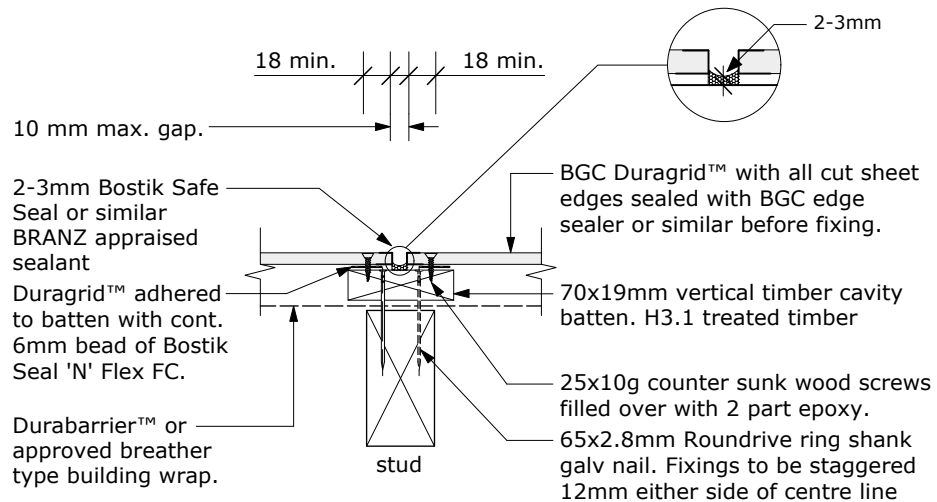

Cavity Batten Note:

Refer to cavity batten layout for batten sizes, types, spacings & fixings.

PROFILE **BGC Duragrid™**

DATE Nov 2011

DETAIL **Vertical Express Joint - Screw fixing**

SCALE 1:5 @ A4

DETAIL NO. **D 07**