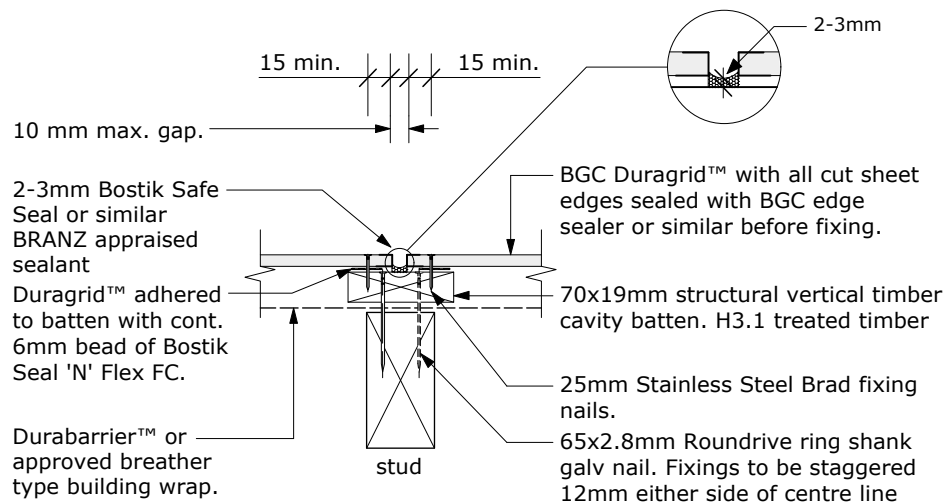

**Cavity Batten Note:**

Refer to cavity batten layout for batten sizes, types, spacings & fixings.

PROFILE **BGC Duragrid™**

DETAIL **Vertical Express Joint - Brad fixing**

DATE Nov 2011

SCALE 1:5 @ A4

DETAIL NO. **D 05**