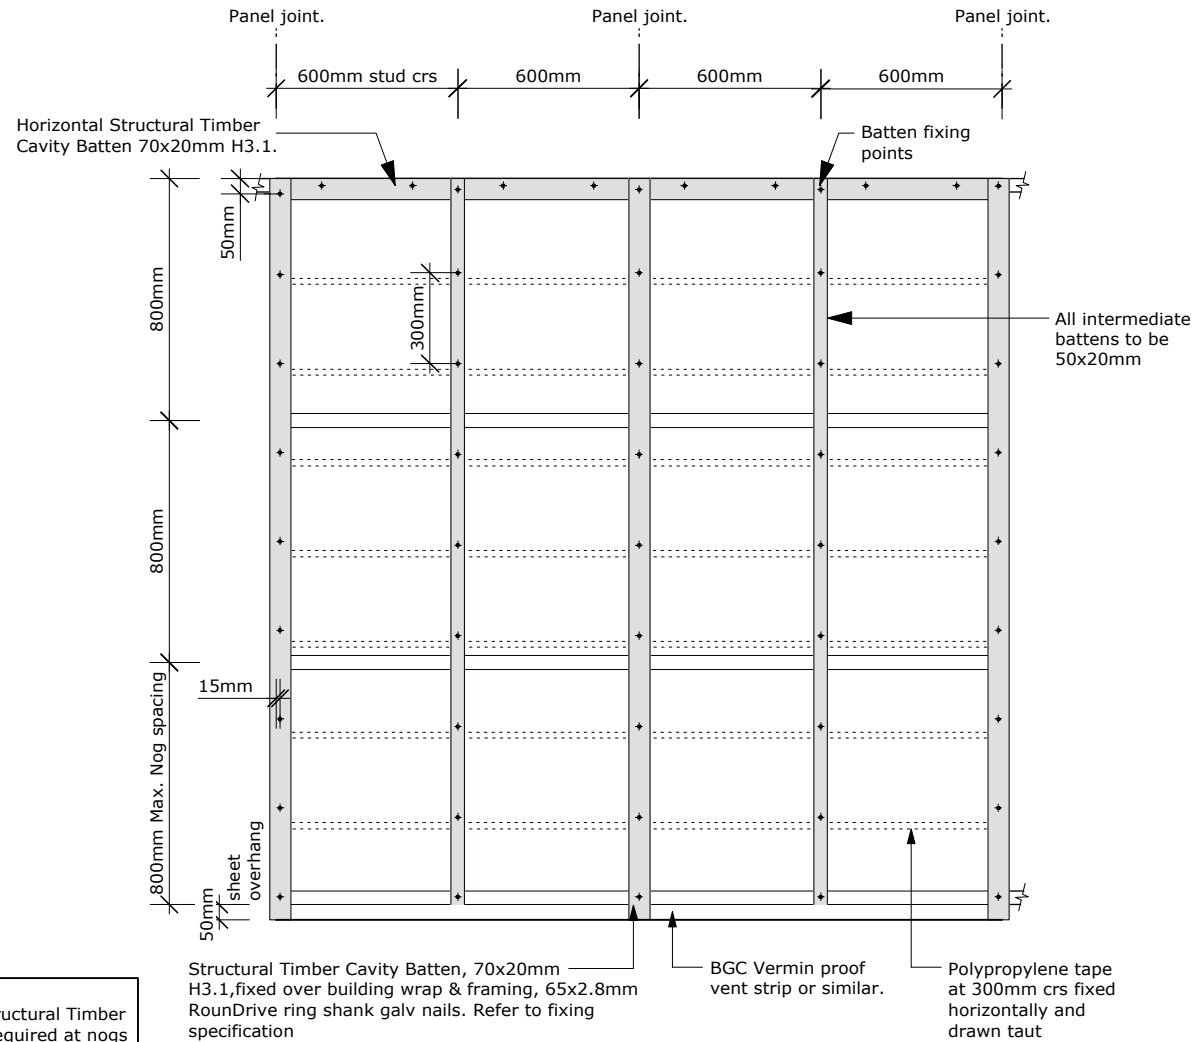

BGC

Fibre Cement

BGC Duragrid™ Batten Fixing Setout

PROFILE BGC Duragrid™

DATE Nov 2011

DETAIL Batten Fixing Setout

SCALE 1:25 @ A4

DETAIL NO. D01